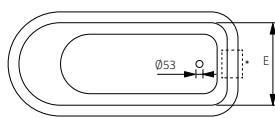

#### Options:

Outside finishing | Antislip | Tap holes

Hand Gilded feet in Gold, Silver or Copper leaf

Hand Gilded exterior in Gold, Silver or Copper leaf | Mother of Pearl or Glass tile mosaic exterior

1370 x 765 | 1540 x 770 | 1700 x 775

# ROLL TOP

DIMENSÕES - DIMENSIONS (mm)

<b>1370</b>	1370	765	455	1240	620	590	-	363	-	290	430	-	-	-	-	-	
<b>1540</b>	1540	770	470	1400	620	610	-	383	-	290	440	-	-	-	-	-	
<b>1700</b>	1700	775	473	1580	620	610	-	390	-	290	440	-	-	-	-	-	
	A	B	C	D	E	F	G	H	I	J	L	M	N	O	P	Q	R