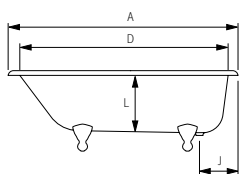

#### Options:

Outside finishing | Antislip | Tap holes

Hand Gilded feet in Gold, Silver or Copper leaf

Hand Gilded exterior in Gold, Silver or Copper leaf | Mother of Pearl or Glass tile mosaic exterior

1370 x 765 | 1540 x 770 | 1700 x 775

# ROLL TOP

DIMENSÕES - DIMENSIONS (mm)

<b>1370</b>	1370	765	455	1240	620	590	-	363	-	290	430	-	-	-	-	-	
<b>1540</b>	1540	770	470	1400	620	610	-	383	-	290	440	-	-	-	-	-	
<b>1700</b>	1700	775	473	1580	620	610	-	390	-	290	440	-	-	-	-	-	
	A	B	C	D	E	F	G	H	I	J	L	M	N	O	P	Q	R